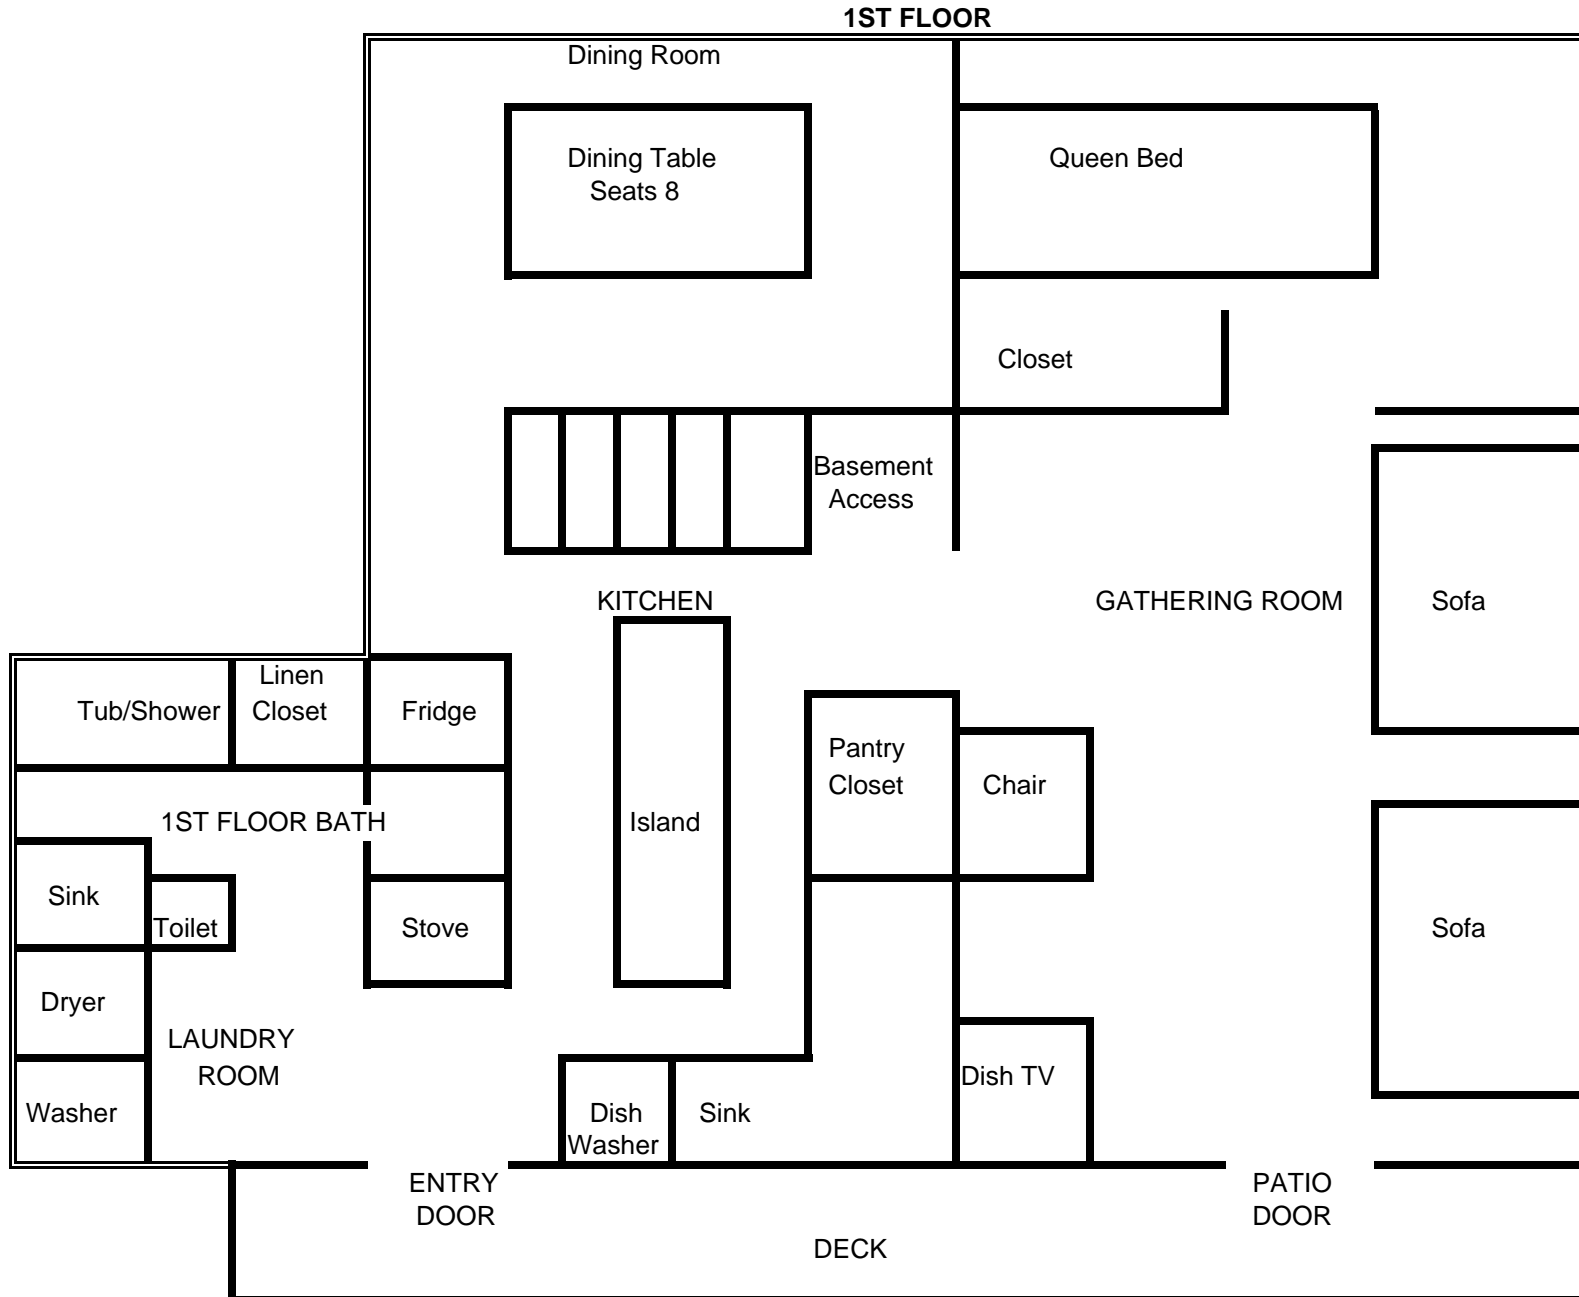

HERITAGE HOUSE - Accommodates 8 for Group Hunting Trips or Farm Vacation Retreats

- * 2 Story, 2000 sq ft 50 year old farmhouse
- * Newly remodeled fully equipped kitchen
- * 4 Bedrooms (1 main floor & 3 upper level)
- * Outdoor Clubhouse with Bar and Game room
- * 6 Twin Beds and 1 Queen Beds
- * Large deck off house with 250 acres of Hunting Land
- * 2 Full Baths (1 main & 1 upper level)
- * Plenty of Outdoor parking space

HERITAGE HOUSE

2ND FLOOR